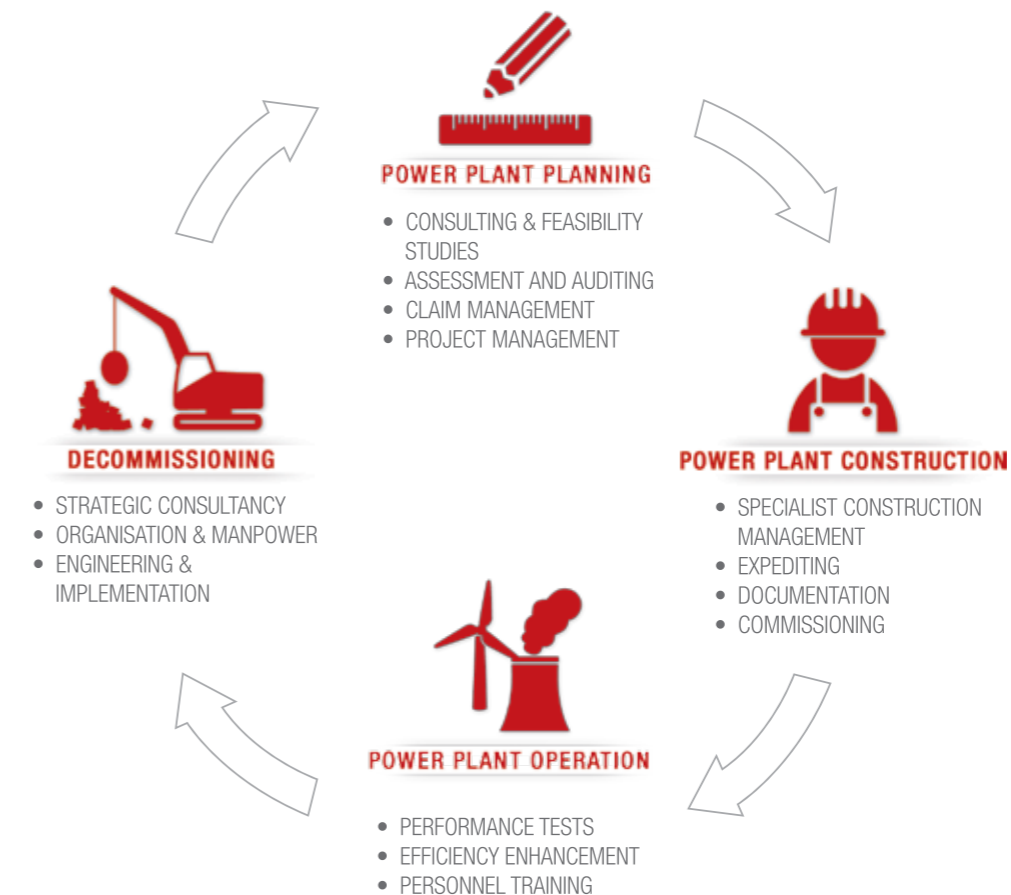

No matter whether you require an independent consultant, need support in project development, personnel training, or issue of documentation – we can provide expertise where and when you need it.

CUSTOMISED SUPPORT – TAILORED TO THE SPECIFIC NEEDS OF YOUR PROJECT

With significant experience in power plant construction, REINSTEIN is well aware of the pitfalls that can occur in the classical trilateral relationship between client, contractor and suppliers. Our core team and our network of experts can provide comprehensive assistance to all parties of the project.

In addition to the high level of dedication and professionalism you can expect from REINSTEIN, our main principle is to work side-by-side with our clients in a relationship based on mutual respect and trust.

The appropriate expert for your project

Expertise through first-hand experience

OUR SERVICES AND CAPABILITIES

Reinstein Swiss GmbH is a global power generation specialist company. From basic planning up to decommissioning, our services cover the entire power plant lifecycle. We support you through all stages of the project, working independently and focusing on results.

Support throughout all phases of your project

REINSTEIN CAN PROVIDE YOU THE APPROPRIATE EXPERT

Our specialists have accumulated decades of experience in various kinds of large-scale projects internationally – with main focus on combined-cycle and coal technology. Likewise, they are able to perform challenging nuclear power assignments.

We build strong partnerships with our clients and our personnel to provide dedicated support throughout the entire project: from the initial inquiry to the final completion of the project. **How can we support your project?**

EXTRACT FROM OUR SWISS CLIENTS:

ABB
ALSTOM
Kernkraftwerk Leibstadt
Kernkraftwerk Mühleberg